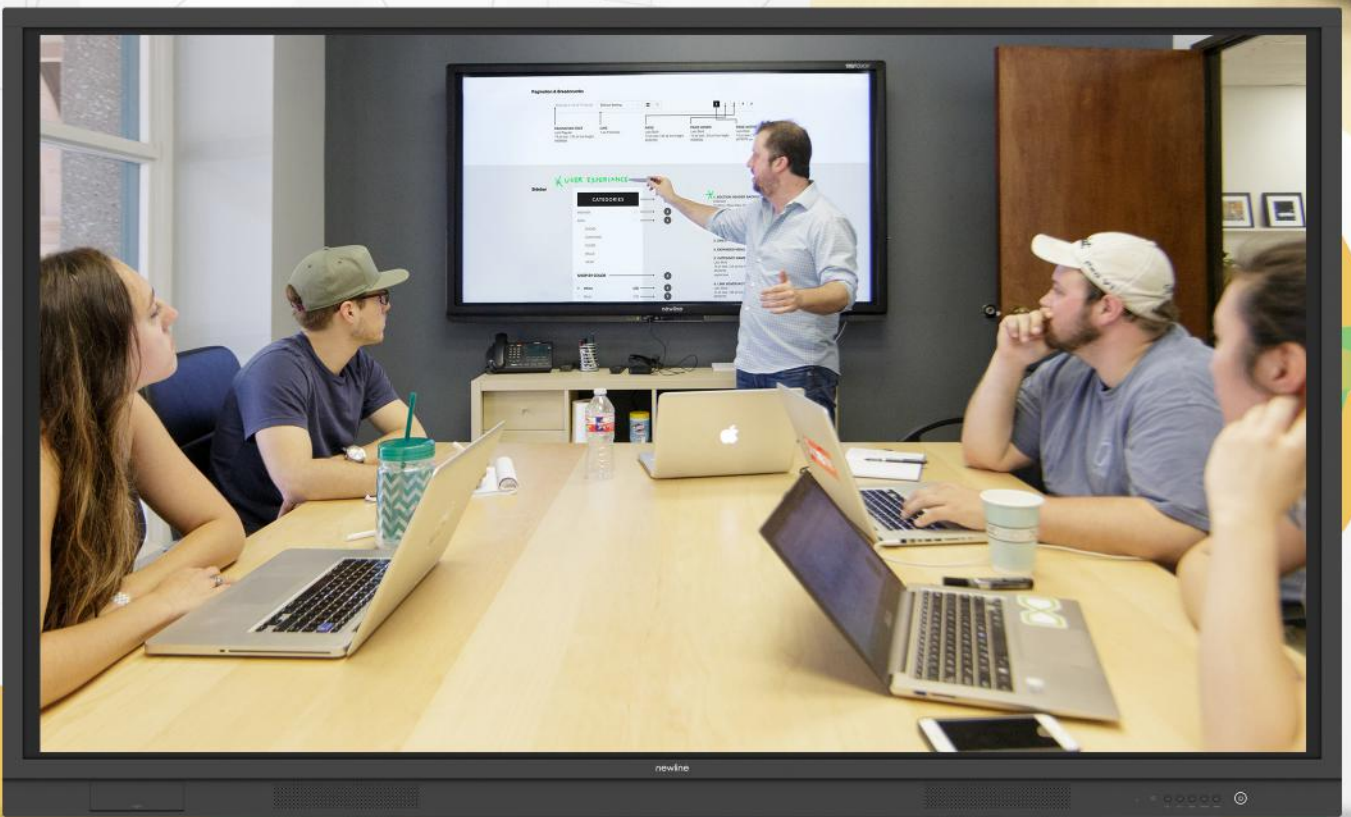

newline
Connect. Create. Collaborate.

TRU TOUCH i85

REVOLUTIONIZING
THE EDUCATION SECTOR
IN INDIA

PRODUCT SPECIFICATION

DISPLAY	TT-8519IS	COMPATIBILITY	
PANEL SIZE	85"	CVBS	480I,
TYPE/TECH	LED BACKLIGHT	HDMI	480I, 480P,720P,1080I,1080P
DISPLAY AREA (MM)	1872MM*1053MM	CONTROLS	
ASPECT RATIO	16:09	INPUT: MANUAL , SOURCE, MUTE ,VOLUME -, VOLUME +	
NATIVE RESOLUTION	3840*2160 (4K)	PC, EMBD PLAYER, AV, VGA, HDMI1, HDMI2, HDMI3	
COLORS	1.07 BILLIONB(10 BIT)	LIGHT:1~10	
BRIGHTNESS	>450NITS	VOLUME:0~100	
CONTRAST RATIO	15000:1	VGA: H POSITION, V POSITION, PHASE, CLOCK, ZOOM, AUTO ADJUST, WRITING MODE	
RESPONSE TIME	<4MS	PICTURE: BRIGHTNESS, CONTRAST, HUE, SHARPNESS, COLOR TEMP, ZOOM, WRITING MODE	
REFRESH RATE	120 HZ	PHYSICAL- TOP OSD	
VIEWING ANGLES	H = 178, V = 178 TYP.	FRONT CONNECTORS	2 X USB 3.0 FOR OPS, , 1 X HDMI, 1 X TOUCH, 1 X MIC
BACKLIGHT LIFE	50,000 HOURS TYP.	MULTIMEDIA	IMAGE: JPEG, BMP, PNG VIDEO: MPEG2, MPEG4, H264, HEVC(H.265) AUDIO: WMA, MP3, M4A, (AAC)
GLASS THICKNESS	4MM	POWER	
GLASS HARDNESS	9H (PENCIL) , 7(MOHS)	VOLTAGE	AC 100-240V, 50/60HZ
SURFACE TREATMENT	ANTI GLARE (7H)	CONSUMPTION	Maximum ≤450W < 0.5 W ("STANDBY MODE")
ORIENTATION	LANDSCAPE	VESA	
OPERATING SYSTEM		VESA PATTERN	800*400
OPERATING SYSTEM	NON- ANDRIOD	OPERATING CONDITIONS	
TOUCH		TEMPERATURE (° C)	0°C TO 40°C
TYPE/ TECH	INFRA RED	HUMIDITY	20% ~ 80% NON-CONDENSING
TOUCH RESOLUTION	32767 X 32767	DIMENSIONS	
TOUCH POINT	20 POINT MULTI TOUCH)W X H X D(
OS SUPPORT	WINDOWS / LINUX / ANDROID / MAC	PHYSICAL (INCH / MM)	2119X1309X275
INPUT		WEIGHT	
HDMI	X3 (2.0*2 IN REAR SIDE. 1.4*1 IN FRONT)	NET (LB / KG)	69KG
TOUCH USB	X2 (TYPE B)	GROSS (LB / KG)	86KG
RGB / VGA	X1	PACKAGE CONTENTS	
AUDIO	X1 PC AUDIO(3.5 MM)	1. DISPLAY 2. POWER CABLE 3. USB CABLE 4. REMOTE CONTROL WITH BATTERIES 5. STYLUS (X1) 6. USER GUIDE	
YPBPR	X1	SYSTEM	
MIC(MICROPHONE)	X1 (FRONT SIDE)	CHIPSET	MSD3458HB
AV IN	X1 (CVBS+L+R)	CPU	MIPS ADVANCED MULTI-CORE CPU
OPS	INTEL STANDARD OPS SLOT SUPPORT 4K@60HZ	RAM	2GBIT DDR3 MCP
OUTPUT		ROM	64M BIT NORFLASH
AUDIO	X1 EARPHONE OUT	CERTIFICATES	
AV OUT	YES	REGULATIONS	BIS
CONTROL		OTHERS	
RS232	X1	NEWLINE CAST WINDOWS (OPTIONAL)	EASILY SHARE YOUR SCREEN FROM ANY DEVICE Present and share content onto your Newline display wirelessly from any device with a single click. It works with all modern laptops, tablets, phones and support for your browser. Enjoy two-way collaboration as you control and annotate from the display or from your own device.
USB		NEWLINE BROADCAST WINDOWS (OPTIONAL)	SHARE CONTENT TO AUDIENCES OF ANY SIZE HASSLE-FREE BROADCASTING Share your screen in real-time from your Newline display to any participant connected. Easily invite up to 200 participants to connect their own device from the meeting room, classroom, lecture theatre or any other place in the world with a network connection
TYPE A	X2 (3.0) FRONT		
TYPE A	X1 (2.0) REAR (FW UPGRADE)		
SPEAKERS			
	15WX2		